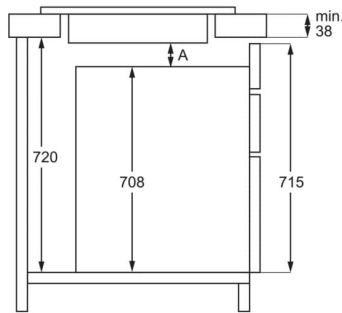

Product Specification

Series	Series 20
Main Colour	Black
Plug or Hardwired	Hardwired connection only
Dimensions (mm) (WxD)	780x520
Built-in Dimensions (mm) (HxWxD)	44x750x490
Cord Length (m)	1.5
LED Colour	Red
Left Front - Power/Diameter	2300/3200W/210mm
Left Rear - Power/Diameter	2300/3200W/210mm
Right Front - Power/Diameter	2300/3200W/210mm
Right Rear - Power/Diameter	2300/3200W/210mm
Gas Supply: Natural Gas	No
LPG Conversion Kit Included	No
Product Number (PNC)	All Open
Control Functions	3 step residual heat, Acoustic signal, Automatic heating-up, Booster, Child-lock, Hob-hood connection, Key-lock function, Minute minder, Pause, Timer
Pan Support Type	No
Number of cooking zones	4
Hob Type	Induction Full
Frame Type	Frameless Square
Hob Safety	Automatic Switch Off
Total Electricity Loading (W)	7350

PSGBHO210DE0000J

A = min. 6mm
only for AEG, Electrolux, Zanussi appliances

A = min. 12mm
all other brands